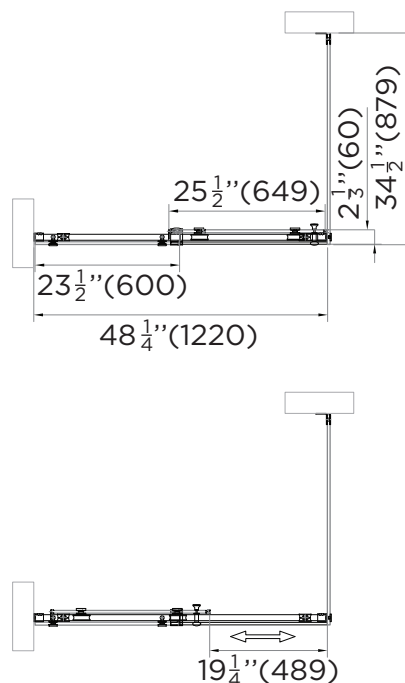

SPECIFICATIONS / TECHNICAL DATA

SHOWER DOOR

SLIDING FRAMELESS

48"

HANDLE DIMENSIONS

ATTENTION! Dimensions may vary by up to 3/8". It is highly recommended to pull all dimensions of actual model for installation and measuring purposes.

MODEL# SER1-48