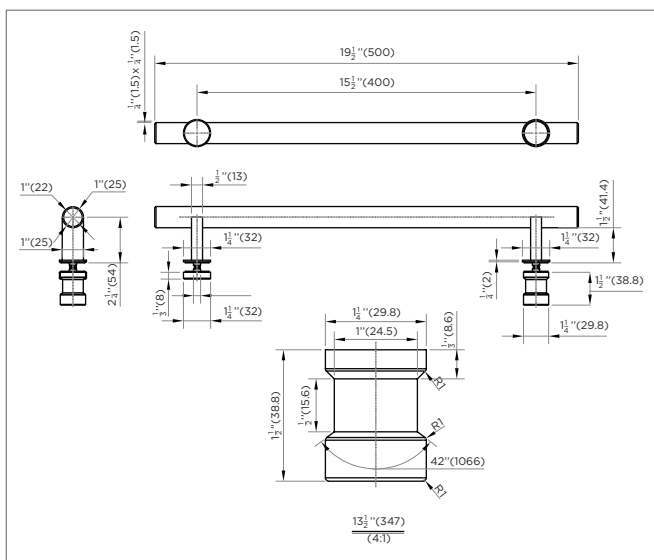

SPECIFICATIONS / TECHNICAL DATA

SHOWER DOOR

SLIDING FRAMELESS

48"

HANDLE DIMENSIONS

ATTENTION! Dimensions may vary by up to 3/8". It is highly recommended to pull all dimensions of actual model for installation and measuring purposes.

MODEL# SER1-48