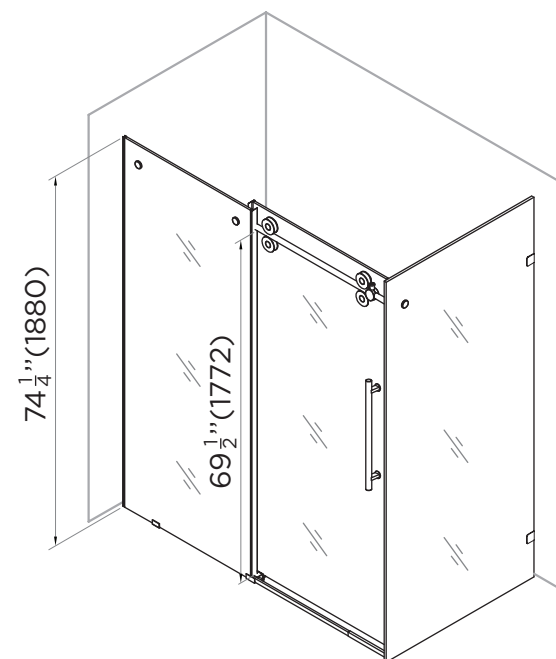

SPECIFICATIONS / TECHNICAL DATA

SHOWER DOOR

SLIDING FRAMELESS

48"

HANDLE DIMENSIONS

ATTENTION! Dimensions may vary by up to 3/8". It is highly recommended to pull all dimensions of actual model for installation and measuring purposes.

MODEL# SER1-48